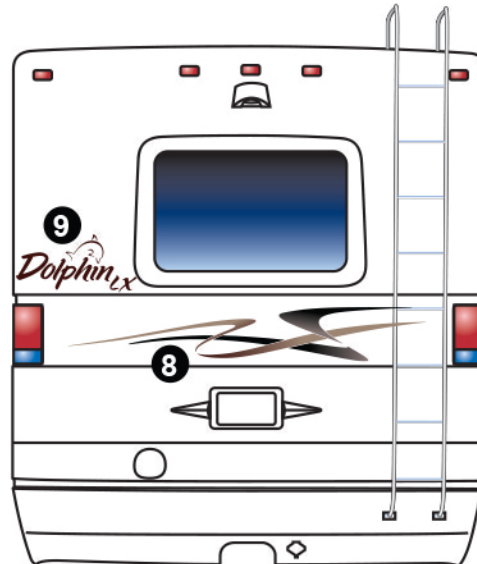

2003 NATIONAL RV: DOLPHIN LX - CABERNET

2003 NATIONAL RV: DOLPHIN LX - CABERNET

- ① UPPER REAR ASSEMBLY C/S & R/S
- ② CENTER SIDE SWOOSH (3 PARTS) C/S & R/S
- ③ FRONT REAR TAIL DIE CUT (2 PARTS) C/S & R/S
- ④ MID CENTER SWEEP C/S & R/S
- ⑤ MID UPPER HOOK C/S & R/S
- ⑥ MID BOTTOM GRAPHIC C/S & R/S
- ⑦ FRONT BOTTOM SWEEP C/S & R/S
- ⑧ REAR GRAPHIC ASSEMBLY
- ⑨ DOLPHIN LX LOGO - CABERNET

BASE COLOR
#120 SATIN ALUMINUM

PRINT COLOR
SANDSTONE

PRINT COLOR
TITANIUM

PRINT COLOR
DARK BRONZE

PRINT COLOR
BURGUNDY