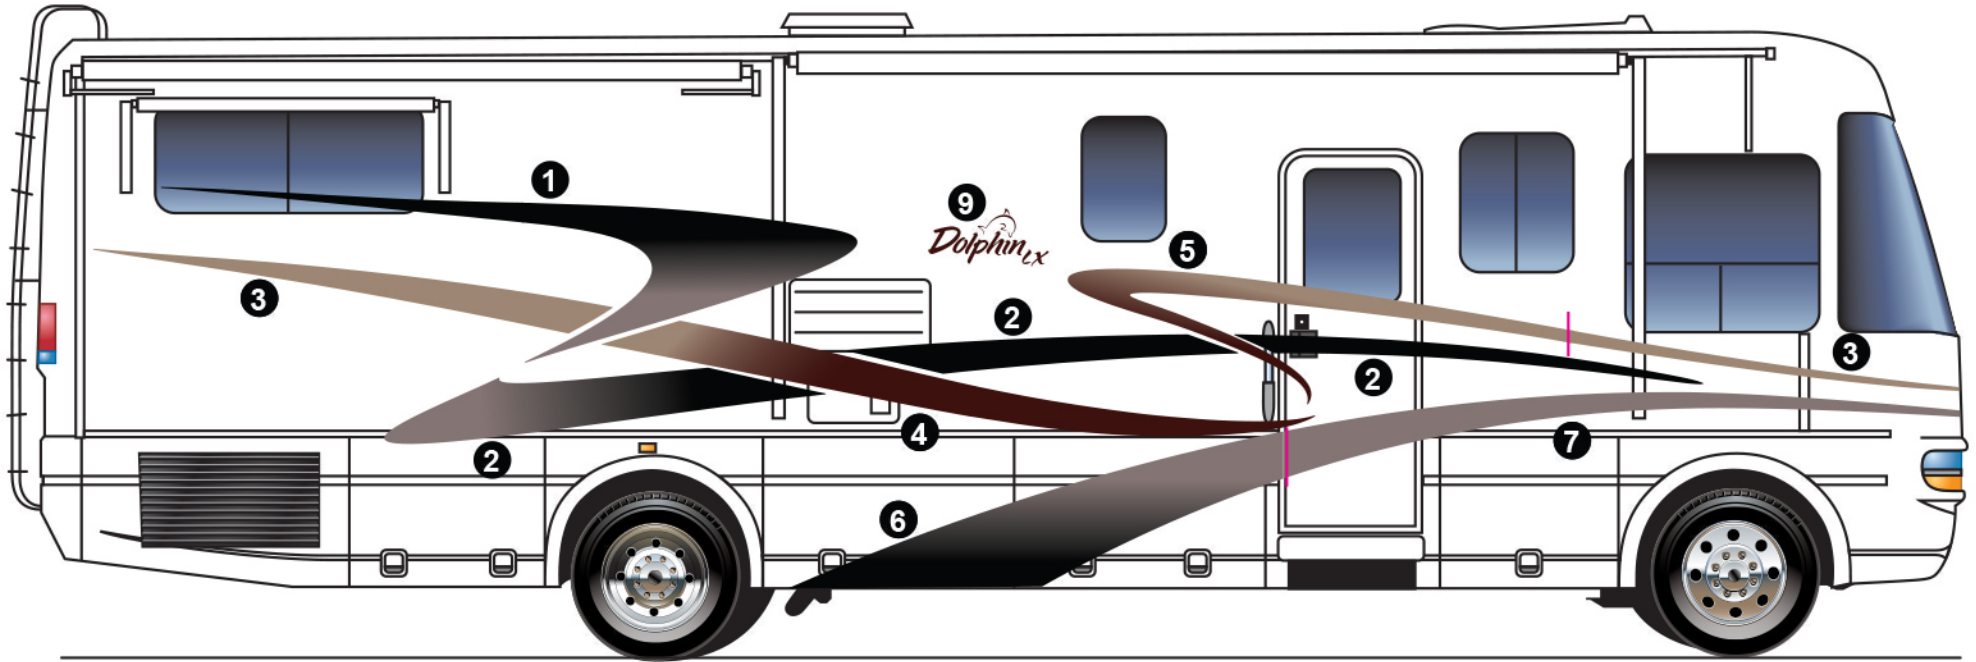

2003 NATIONAL RV: DOLPHIN LX - CABERNET

2003 NATIONAL RV: DOLPHIN LX - CABERNET

- ① UPPER REAR ASSEMBLY C/S & R/S
- ② CENTER SIDE SWOOSH (3 PARTS) C/S & R/S
- ③ FRONT REAR TAIL DIE CUT (2 PARTS) C/S & R/S
- ④ MID CENTER SWEEP C/S & R/S
- ⑤ MID UPPER HOOK C/S & R/S
- ⑥ MID BOTTOM GRAPHIC C/S & R/S
- ⑦ FRONT BOTTOM SWEEP C/S & R/S
- ⑧ REAR GRAPHIC ASSEMBLY
- ⑨ DOLPHIN LX LOGO - CABERNET

BASE COLOR
#120 SATIN ALUMINUM

PRINT COLOR
SANDSTONE

PRINT COLOR
TITANIUM

PRINT COLOR
DARK BRONZE

PRINT COLOR
BURGUNDY